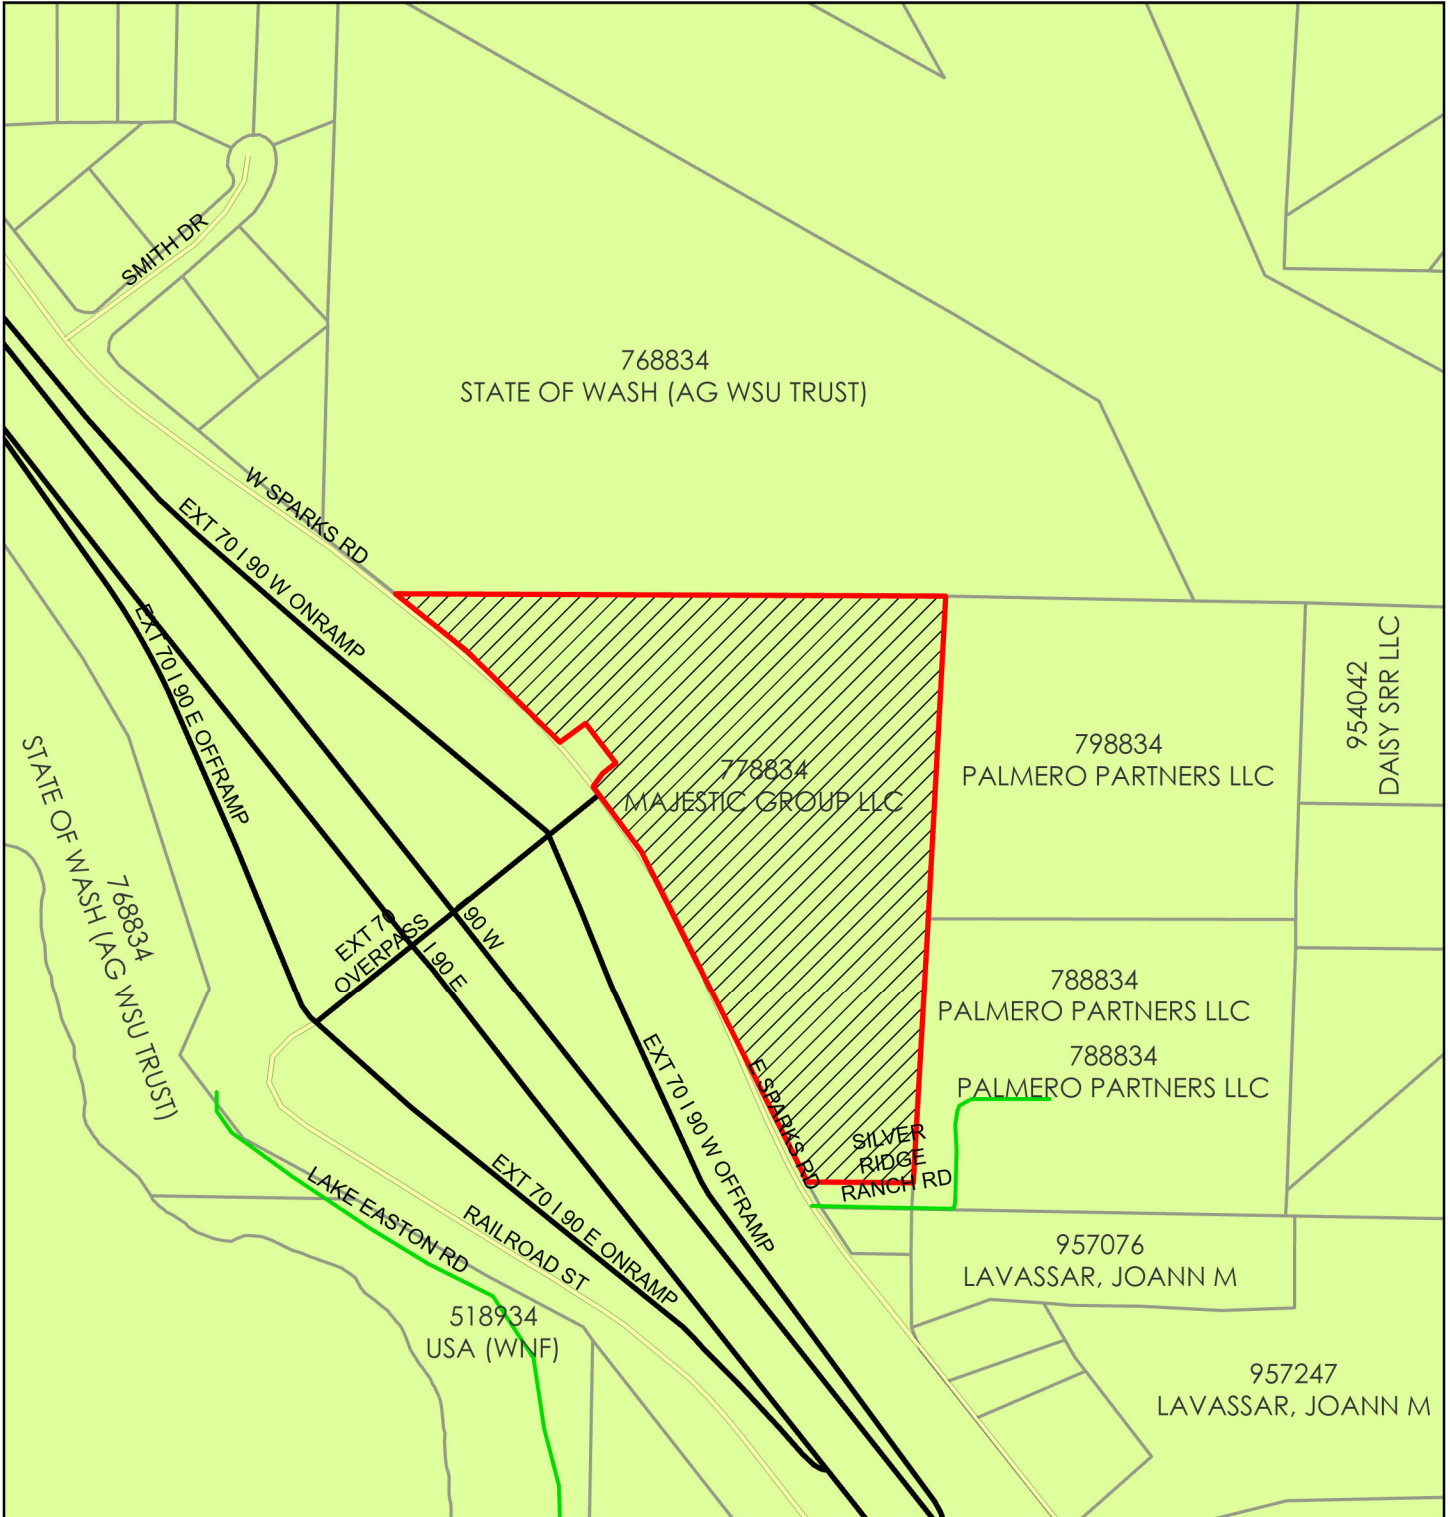

SE-24-00020 Majestic Group

Hazardous Slope

Kittitas County GIS

2024

Coordinate System: NAD 1983 StatePlane Washington South FIPS 4602 Feet